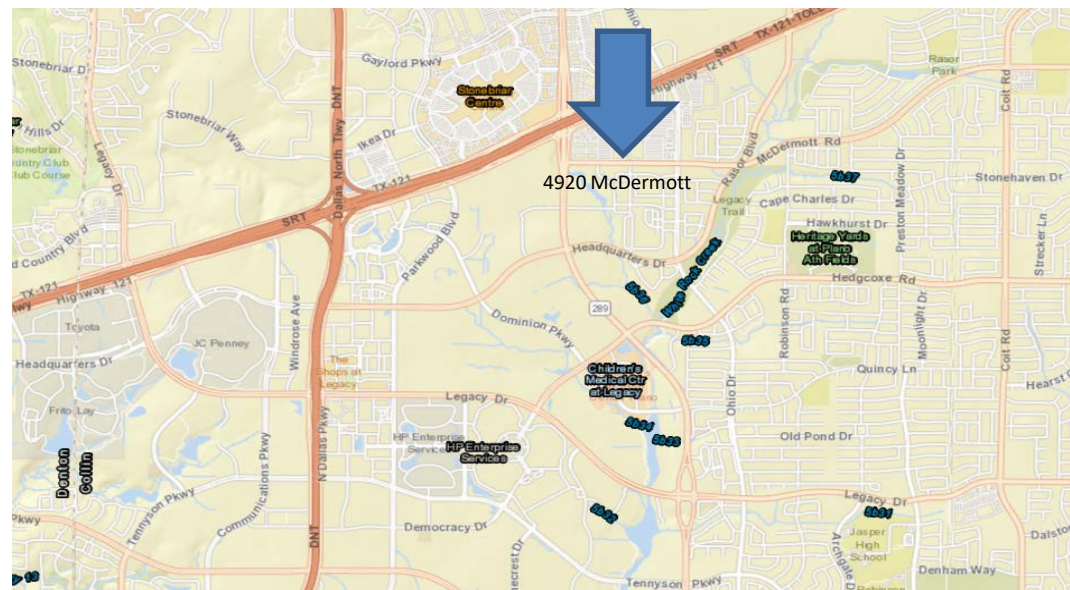

**4920 McDermott- On the border of Frisco and Plano, Texas**

Located near Preston and 121 and North Dallas Tollway

Great Location that serves Frisco, Plano and Allen as well as surrounding cities.

**\$18 psf NNN 18 psf**

**LOCATION**

- Easily accessible to 121, North Dallas Tollway, Preston Road
- Convenient to 5 fast growing cities.
- Positioned on the border of Frisco and Plano on McDermott, a street that is recognizable by most Collin County residents that runs from Frisco through Plano to Allen