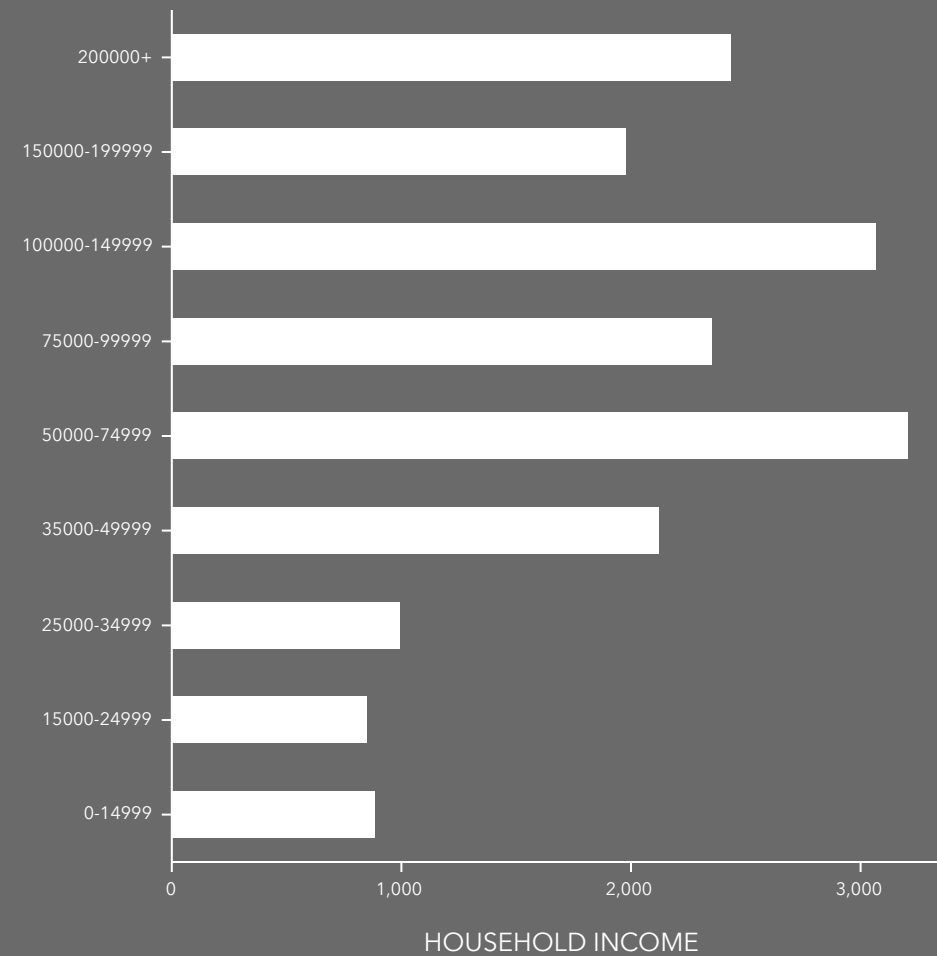

34.5

Median Age

\$66,670

Median Disposable Income

EDUCATION

3%

No High School Diploma

13%

High School Graduate

30%

Some College

53%

Bachelor's/Grad/Prof Degree

INCOME

\$82,855

Median Household Income

\$42,989

Per Capita Income

\$136,450

Median Net Worth

EMPLOYMENT

83%

White Collar

10%

KEY FACTS

264,033

Population

93,066

Households

35.1

Median Age

\$78,010