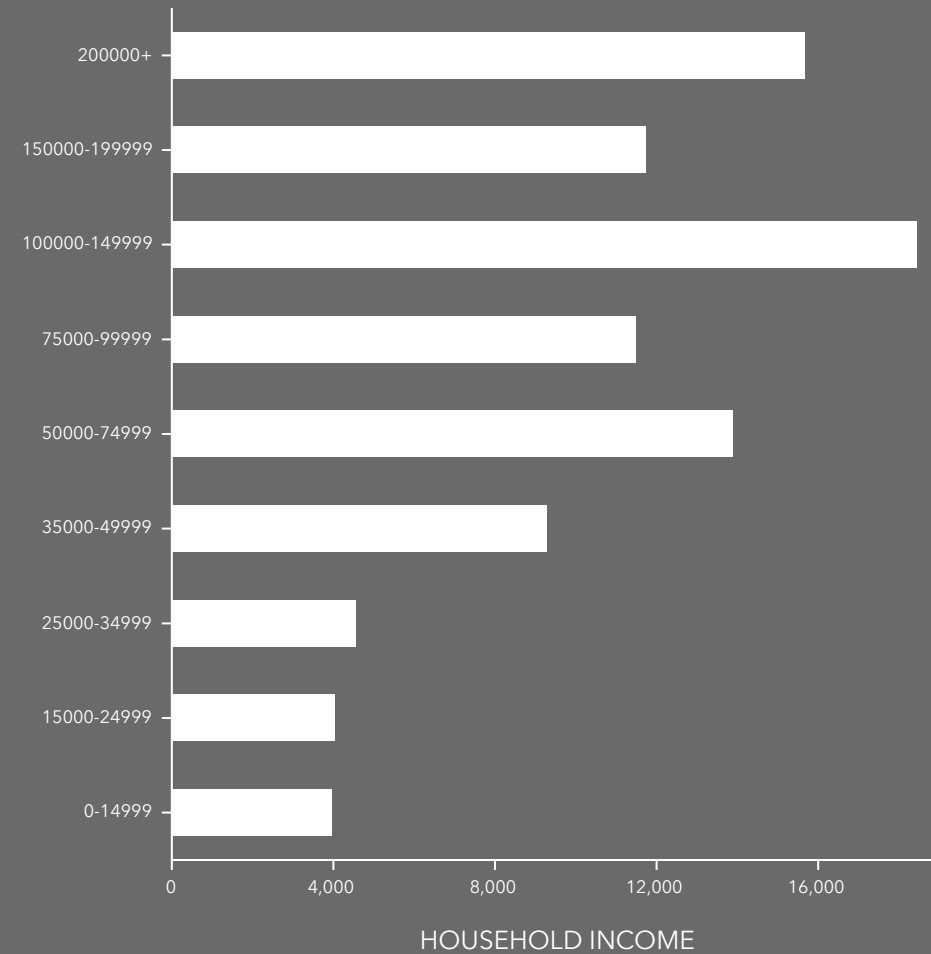

Median Disposable Income

EDUCATION

5%

No High School Diploma

14%

High School Graduate

25%

Some College

56%

Bachelor's/Grad/Prof Degree

INCOME

\$98,049

Median Household Income

\$44,197

Per Capita Income

\$203,531

Median Net Worth

EMPLOYMENT

83%

White Collar

10%

Blue Collar

7%

Services