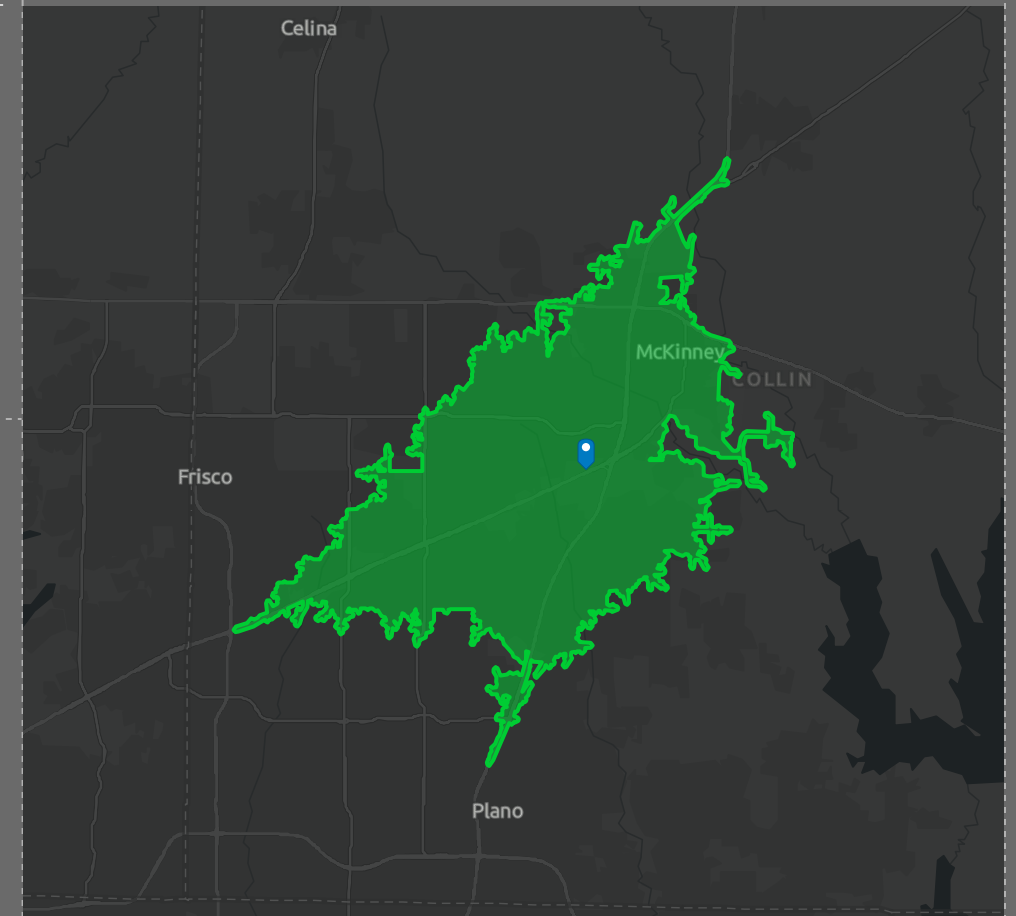

DEMOGRAPHIC SUMMARY

75070

Drive time of 10 minutes

KEY FACTS

264,033

Population

93,066

Households

35.1

Median Age

$78,010

Median Disposable Income

EDUCATION

5%

No High School Diploma

14%

High School Graduate

25%

Some College

56%

Bachelor's/Grad/Prof Degree

INCOME

$98,049

Median Household Income

$44,197

Per Capita Income

$203,531

Median Net Worth

EMPLOYMENT

83%

White Collar

10%

Blue Collar

7%

Services

4.0%

Unemployment Rate