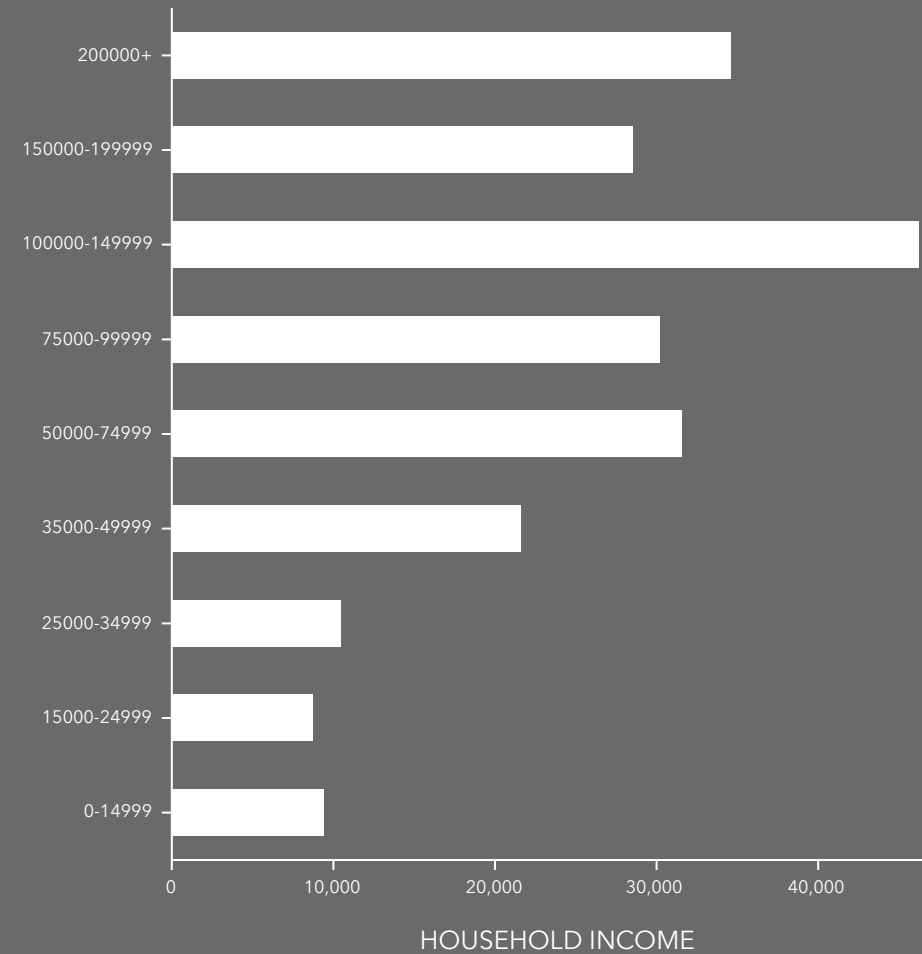

No High School Diploma

13%

High School Graduate

25%

Some College

56%

Bachelor's/Grad/Prof Degree

INCOME

\$98,619

Median Household Income

\$44,560

Per Capita Income

\$208,222

Median Net Worth

EMPLOYMENT

82%

White Collar

10%

Blue Collar

8%

Services

4.4%

Unemployment Rate